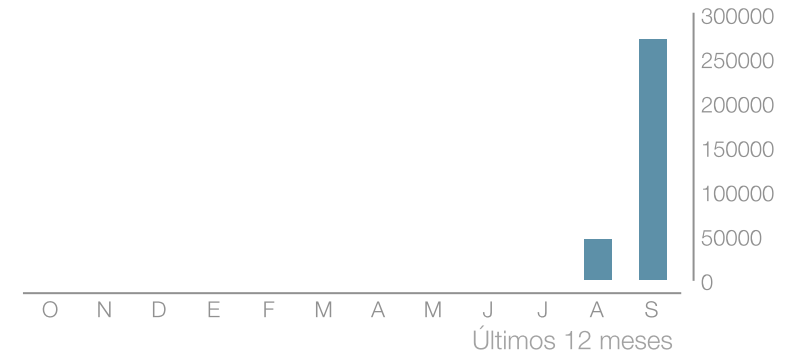

# Facebook Ads: Alcance

 PCDD

271,45K

+491,44%

Impresiones

87,5K

+299,78%

Alcance

822,94

+715,6%

Gasto