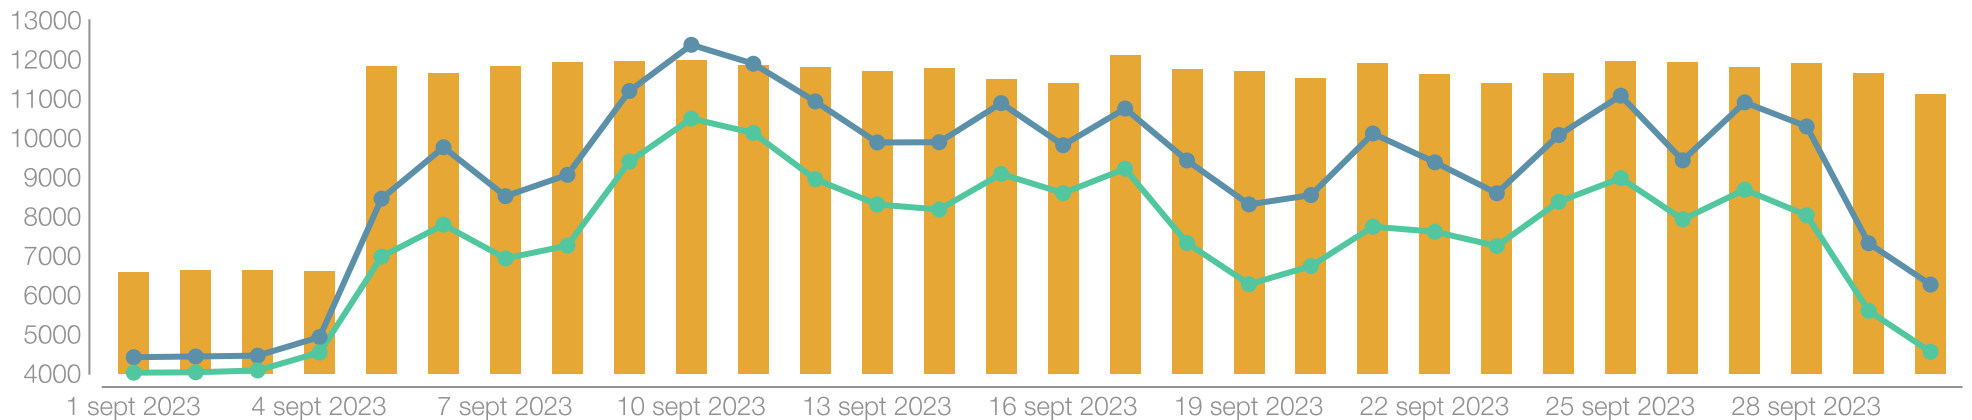

# Facebook Ads: Alcance

 PCDD

271,45K

+491,44%

Impresiones

87,5K

+299,78%

Alcance

822,94

+715,6%

Gasto